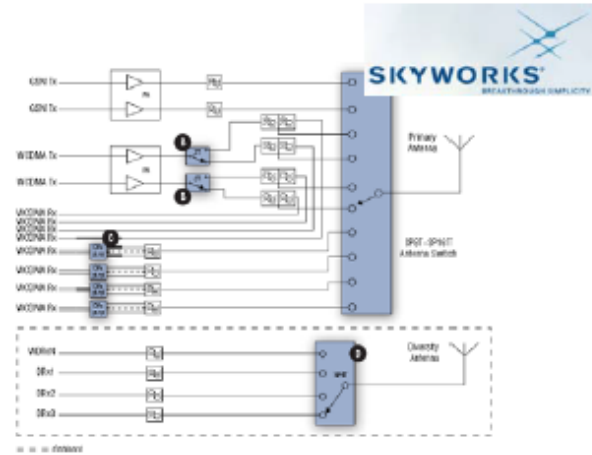

MICROWAVE THEORY AND TECHNIQUES SOCIETY BUENA VENTURA SECTION

You are invited

Date/ Time: Wed April 18th, 2012
6:30 PM Pizza & networking
7:00 PM Presentation

Location: Ciao Wireless
4000 via Pescador
Camarillo, CA 93012

Speaker: James Young
VP of Advanced Dev
Skyworks Solutions

Title: What the future holds for RF front end hardware architectures in handset applications

Pre-distortion & envelope tracking in handset PAs

Abstract:

With the growth of smart phone sales and applications run on portable devices, data transferred over cellular networks is exploding. To meet this increase in data handling, handset RF front end complexity swells. Slim phones limit battery space as well as the room for RF front end architectures which must increase band coverage while reducing battery consumption. This talk will examine the competing front end architectures for future cellular markets. Example front end architectures will include discrete, multi-band, multi-mode, converged, and hybrid PA architectures. In addition, advantages and disadvantages of pre-distortion and envelope tracking as they apply to handset power amplifier applications will be discussed.

James P. Young is Vice President of Advanced Development at Skyworks Solutions Inc where he is responsible for cellular power amplifier and front end module design. His expertise includes power amplifier and RFIC circuit and system design. He was co-author of the first single chip radio in 1987, and since then has worked on a variety of highly integrated mixed signal receivers, excitors and power amplifiers in CMOS, BiCMOS, Bipolar and GaAs technologies. James has over 30 year of experience in RF design management and circuit design having held management positions at Skyworks Solutions Inc., Conexant Systems, and the Advanced Technology Division of Rockwell